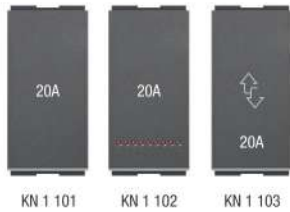

KLARIS
Cover Plates

Code	Product	MRP ₹		Pkg.
		White	Carbon Grey	

10AX SWITCHES 240V~

KN 1 001	1M 1 WAY SWITCH	65.00	74.00	20
KN 1 002	1M 1 WAY SWITCH with Indicator (LED)	121.00	133.00	20
KN 1 003	1M 2 WAY SWITCH	121.00	133.00	20
KN 1 004	1M BELL PUSH SWITCH	125.00	142.00	20
KN 1 005	1M BELL PUSH SWITCH with Indicator (LED)	148.00	162.00	20