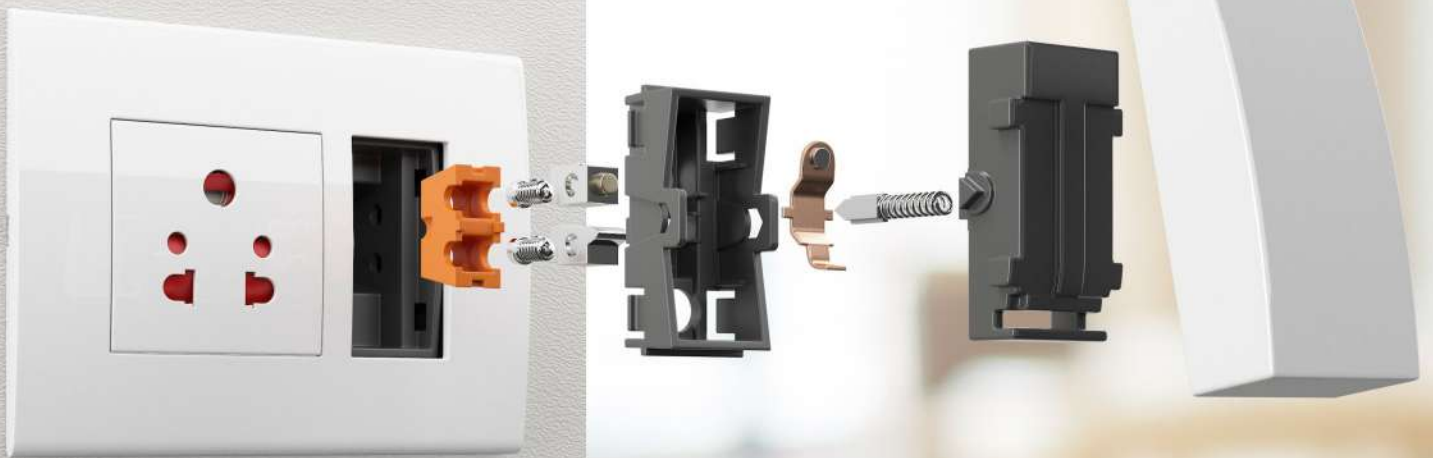

EXPLORE IN-DEPTH
THE EFFORTLESS
MECHANISM