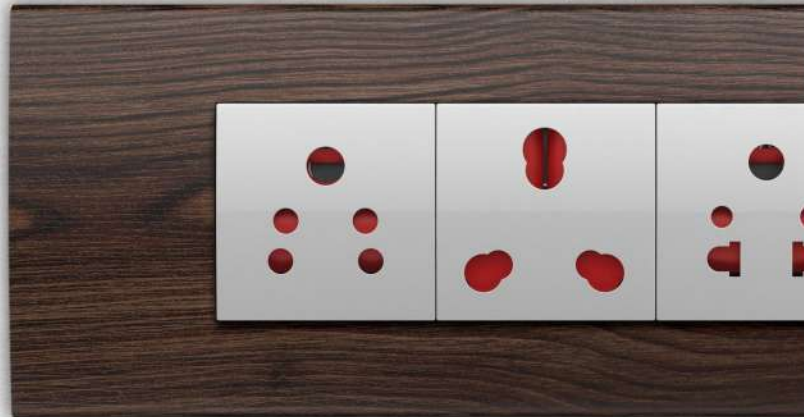

klair
Cover Plates

DIMMERS/REGULATORS

- Step type with 5 speed levels
- Full rotary 360° knob rotation
- Perma- knobs for sturdy and stress free rotation
- Ergonomic designs for visual please
- Customized electronic circuit for total hum-free operation.