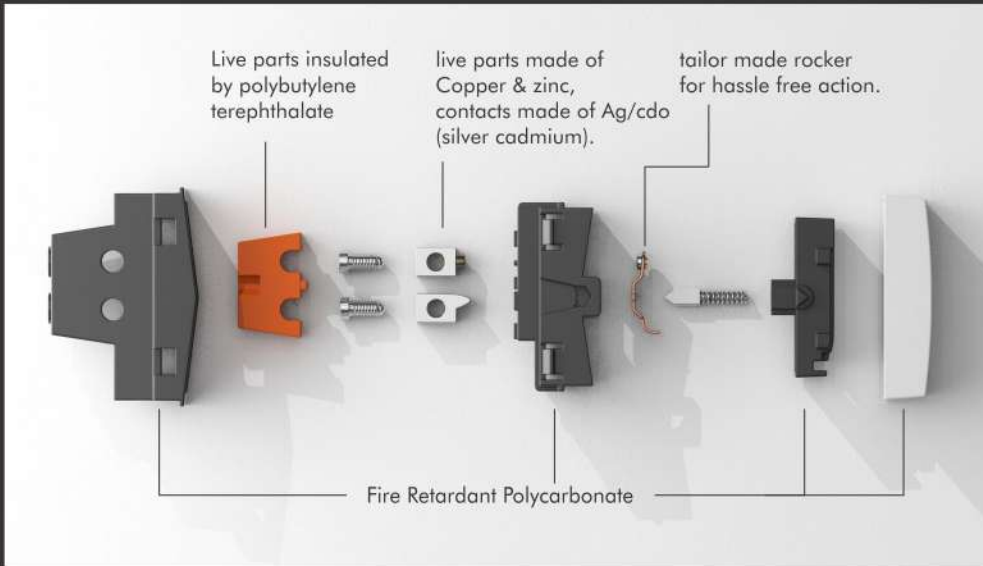

ASSORTMENT OF FUTURE-EDGE SWITCHES

Giving a future-edge to the legacy of innovation of KUNDAN through its new K-ONN series!

It carries the same reliability and trust which KUNDAN takes pride to share.

Marketed under the brand name KUNDAN that speaks for quality, reliability and affordability of our products which has achieved the reputation of a renowned brand thus has succeeded in retaining its leadership in the electrical arena over decades. From the crux of innovation, built on subtlety, which is ahead of its time. K-ONN brings a revolution through switches. Change is a must and only constant in this world so moving on to the necessities of the changing era, K-ONN tailored an array of revolutionary switches. It is a tremendous leap in terms of its aesthetics and mechanism with utmost superiority.

We adopt technologies that serve the purpose of the present and goes well with the needs of the future. It is time-compatible and keeps you a step ahead. Beauty and innovation brings out the best in things and on the similar note, we are working to create tailored electrical solutions that will redefine Innovation and will be according to your requirement. Eventually, the path-breaking switches are unconventionally proficient with beauty at par. The modular ranges are one of its kind and made lives convenient too. By creating exceptional, we got you covered.